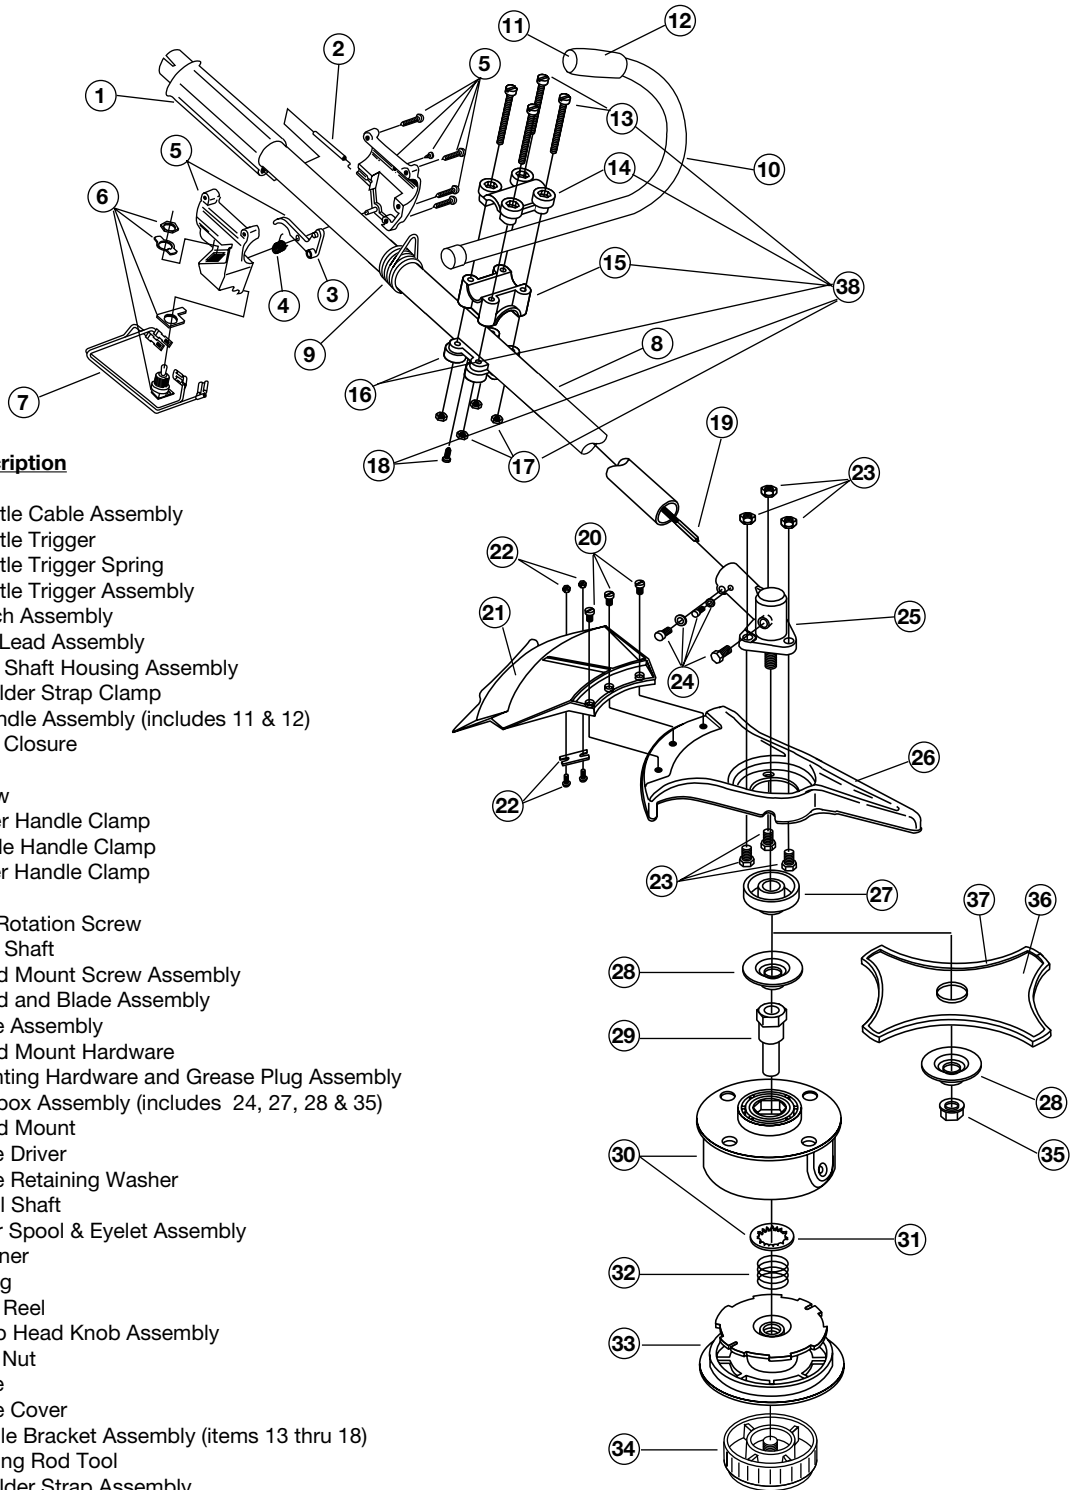

* not shown

BOOM AND TRIMMER PARTS - MODEL 2090RC

2-CYCLE GAS TRIMMER

(Serial Number 802116018 and greater)

Item	Part No.	Description
1	180866	Grip
2	181688	Throttle Cable Assembly
3	180975	Throttle Trigger
4	610314	Throttle Trigger Spring
5	181689	Throttle Trigger Assembly
6	180252	Switch Assembly
7	181690	Wire Lead Assembly
8	181691	Drive Shaft Housing Assembly
9	610327	Shoulder Strap Clamp
10	180286	J-Handle Assembly (includes 11 & 12)
11	612021	Tube Closure
12	612831	Grip
13	181811	Screw
14	181812	Upper Handle Clamp
15	181813	Middle Handle Clamp
16	181814	Lower Handle Clamp
17	181815	Nut
18	145569	Anti-Rotation Screw
19	182027	Drive Shaft
20	683304	Guard Mount Screw Assembly
21	180387	Guard and Blade Assembly
22	682061	Blade Assembly
23	147539	Guard Mount Hardware
24	147677	Mounting Hardware and Grease Plug Assembly
25	147488	Gearbox Assembly (includes 24, 27, 28 & 35)
26	147492	Guard Mount
27	147489	Blade Driver
28	147490	Blade Retaining Washer
29	612483	Spool Shaft
30	683301	Outer Spool & Eyelet Assembly
31	612026	Retainer
32	610636	Spring
33	147495	Inner Reel
34	180814	Bump Head Knob Assembly
35	181699	Lock Nut
36	145873	Blade
37	613231	Blade Cover
38	683295	Handle Bracket Assembly (items 13 thru 18)
*	613226	Locking Rod Tool
*	682075	Shoulder Strap Assembly