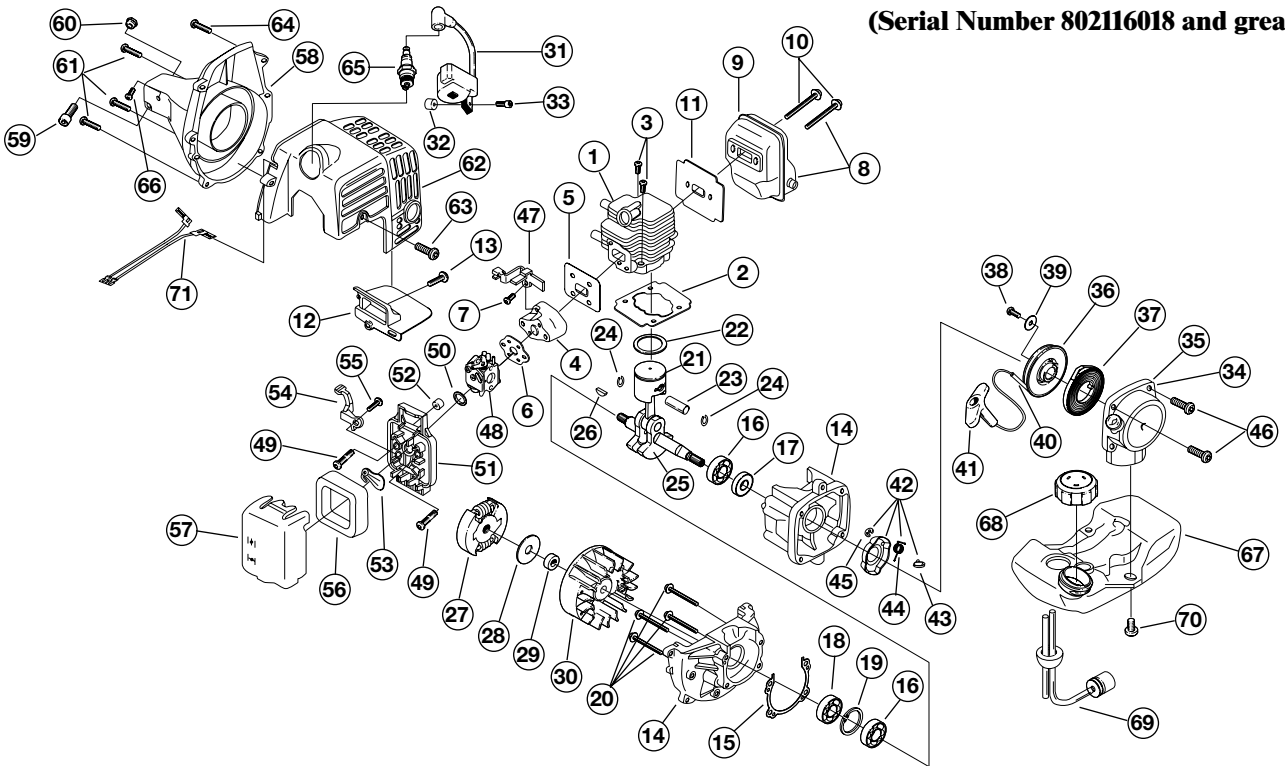

ENGINE PARTS - MODEL 2090RC

2-CYCLE GAS TRIMMER

(Serial Number 802116018 and greater)

Item	Part No.	Description	Item	Part No.	Description
1	181704	Cylinder	39	181741	Washer
2	181705	Cylinder Base Gasket	40	181742	Rope
3	181706	Bolt	41	181743	Pull Handle
4	181707	Insulator	42	181744	Pulley Assembly
5	181708	Insulator Gasket	43	181745	Ratchet
6	181709	Carburetor Gasket	44	181746	Spring
7	181710	Screw	45	181747	Retaining Ring
8	181711	Muffler Assembly (includes 9 & 10)	46	181716	Screw
9	181712	Muffler	47	181748	Throttle Bracket
10	181713	Screw	48	181749	Carburetor (includes Primer Bulb)
11	181714	Muffler Gasket	49	181750	Screw
12	181715	Muffler Plate	50	181751	O-Ring
13	181716	Screw	51	181752	Air Cleaner Assembly (includes 52 thru 55)
14	181717	Crankcase Service Assembly (includes 15 thru 19 & 25)	52	181753	Sleeve
15	181718	Crankcase Gasket	53	181754	Choke Plate
16	181719	Bearing	54	181755	Choke Lever
17	181720	Oil Seal	55	181756	Screw
18	181721	Oil Seal	56	181757	Air Filter
19	181722	Snap Ring	57	181758	Air Cleaner Cover
20	181723	Screw	58	181967	Clutch Housing Assembly
21	181724	Piston	59	181760	Engine Bolt
22	181725	Ring	60	181761	Nut
23	181726	Piston Pin	61	181762	Screw
24	181727	Snap Ring	62	181968	Engine Cover
25	181728	Crankshaft	63	181716	Screw
26	181729	Key	64	181764	Screw
27	181730	Clutch	65	181765	Spark Plug
28	181074	Clutch Washer	66	181629	Screw
29	181731	Spacer	67	181774	Fuel Tank (includes 70)
30	181732	Flywheel Assembly	68	180000	Fuel Cap Assembly
31	181733	Module Assembly	69	181767	Fuel Line Assembly
32	181734	Spacer	70	181768	Screw
33	181735	Screw	71	181769	Lead Wire Assembly
34	181777	Recoil Assembly (includes 35 thru 41)	*	612468	Compression Spring
35	181737	Recoil Case	*	181696	Spark Arrestor
36	181738	Recoil Pulley	*	181701	Primer Bulb
37	181739	Recoil Spring	*	181702	Carburetor Repair Kit
38	181740	Screw	*	181703	Gasket/Diaphragm Repair Kit

* not shown